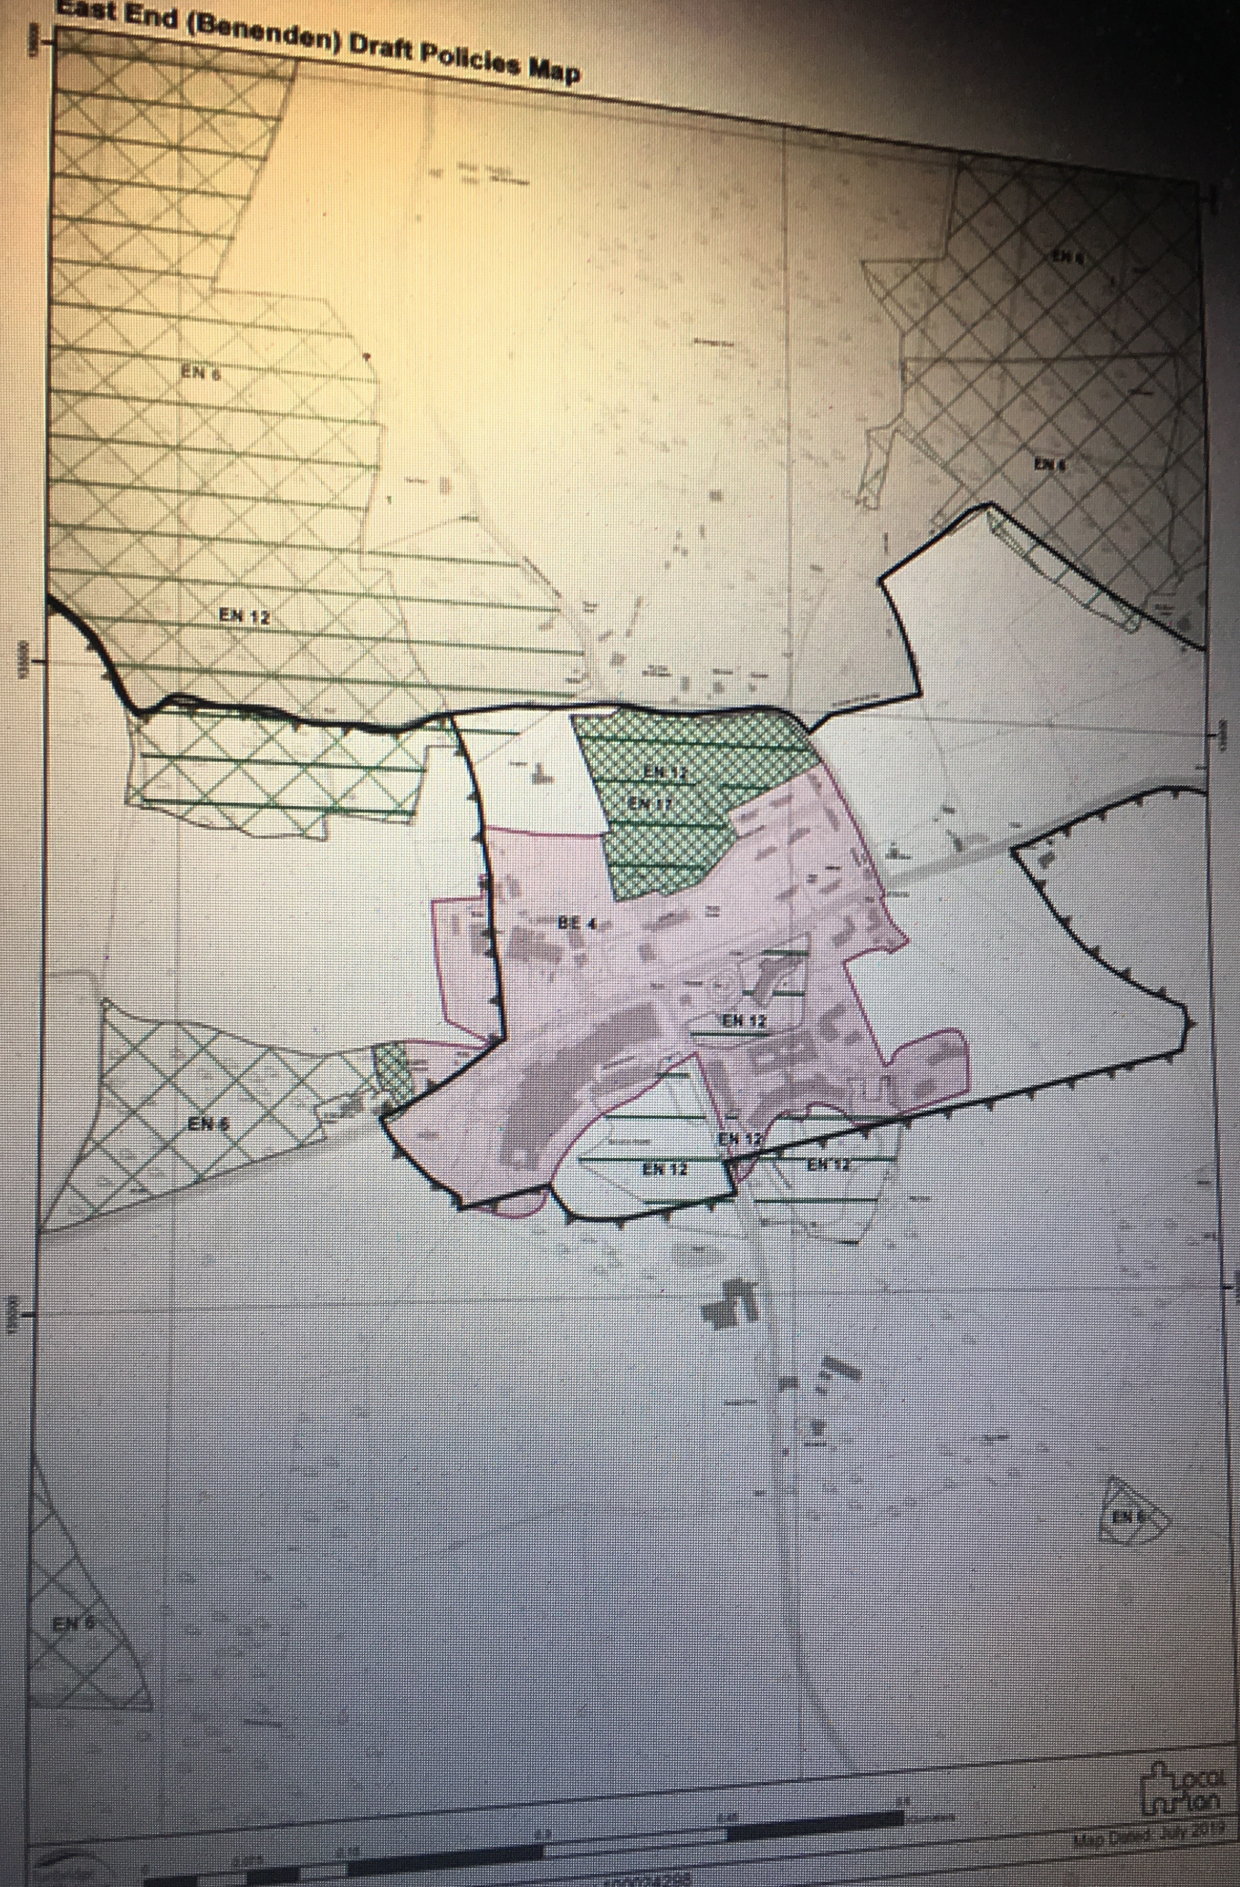

# East End (Benenden) Draft Policies Map

Map Dated: July 2019

0 0.25 0.5 1 2 Kilometres