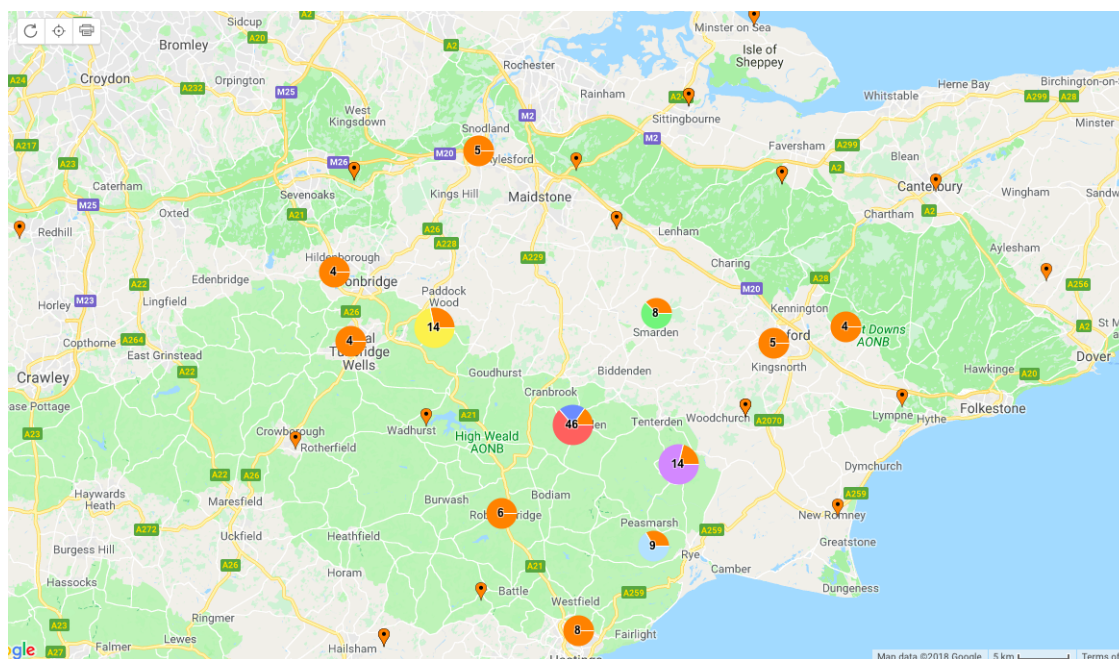

BENENDEN EMPLOYEES SURVEY

It is thought that there are in the order of 1000 people employed in the parish of Benenden. (Based on information received as part of the preparation for the Business Survey). The table below shows the principal employers in the parish.

The survey web address was distributed through the employers to their employees. There were 155 responses between April and June 2018

Business Name	Employees (Full and Part-time)	Full Time Living In Parish	Part Time Living in Parish	Total Living in Parish	Total coming into Parish for work
Benenden School	427	46	21	67	360
Benenden Hospital	360	2	0	2	358
Cranden Engineering	45	3	1	4	41
Benenden Primary School	26	1	3	4	22
The Grange	26	1	0	1	25
Intimates	23	0	0	0	23
Cysters Farms	20	13	0	13	7
The Bull	14	3	2	5	9
Deacon and Sandys Joinery	12	1	0	1	11
Creative Joinery	10	0	0	0	10
Hinxden Dairy	9	2	0	2	7
Kibblewhite Gardens	7	2	0	2	5
	979	74	27	101	878

Q1: Where do you live? 155 Responses

Q2: If possible, would you like to live in Benenden village / the surrounding parish?

Answered: 150 Skipped: 5

Q3: If you wanted to move to Benenden / the surrounding parish, would you be interested in?