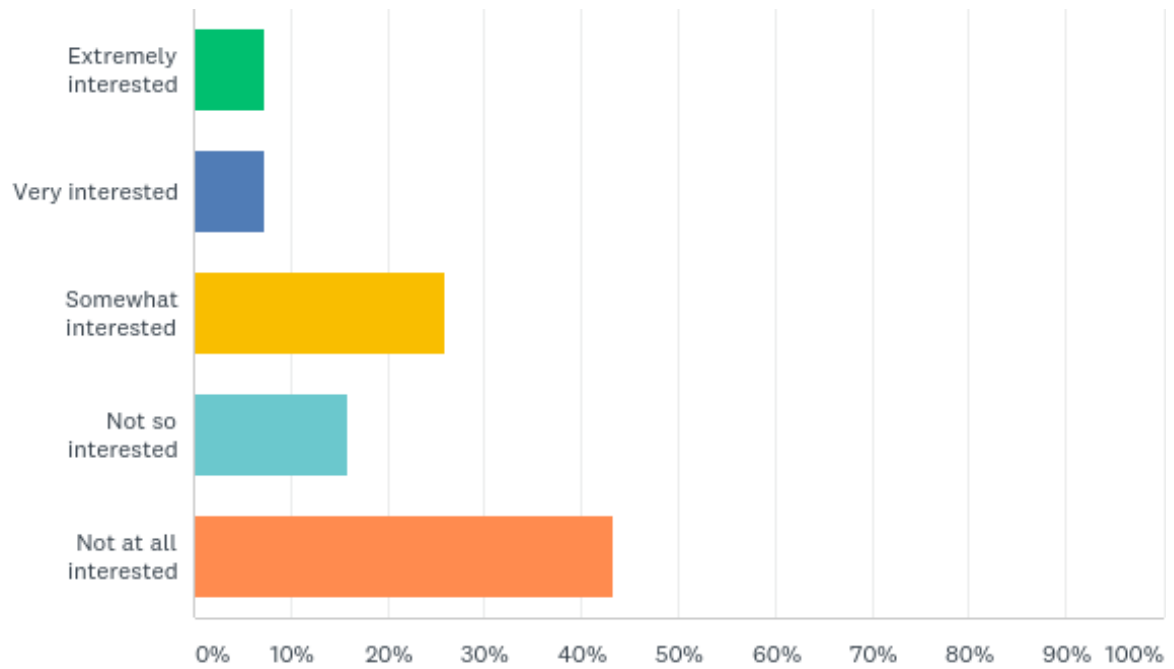

Q2: If possible, would you like to live in Benenden village / the surrounding parish?

Answered: 150 Skipped: 5